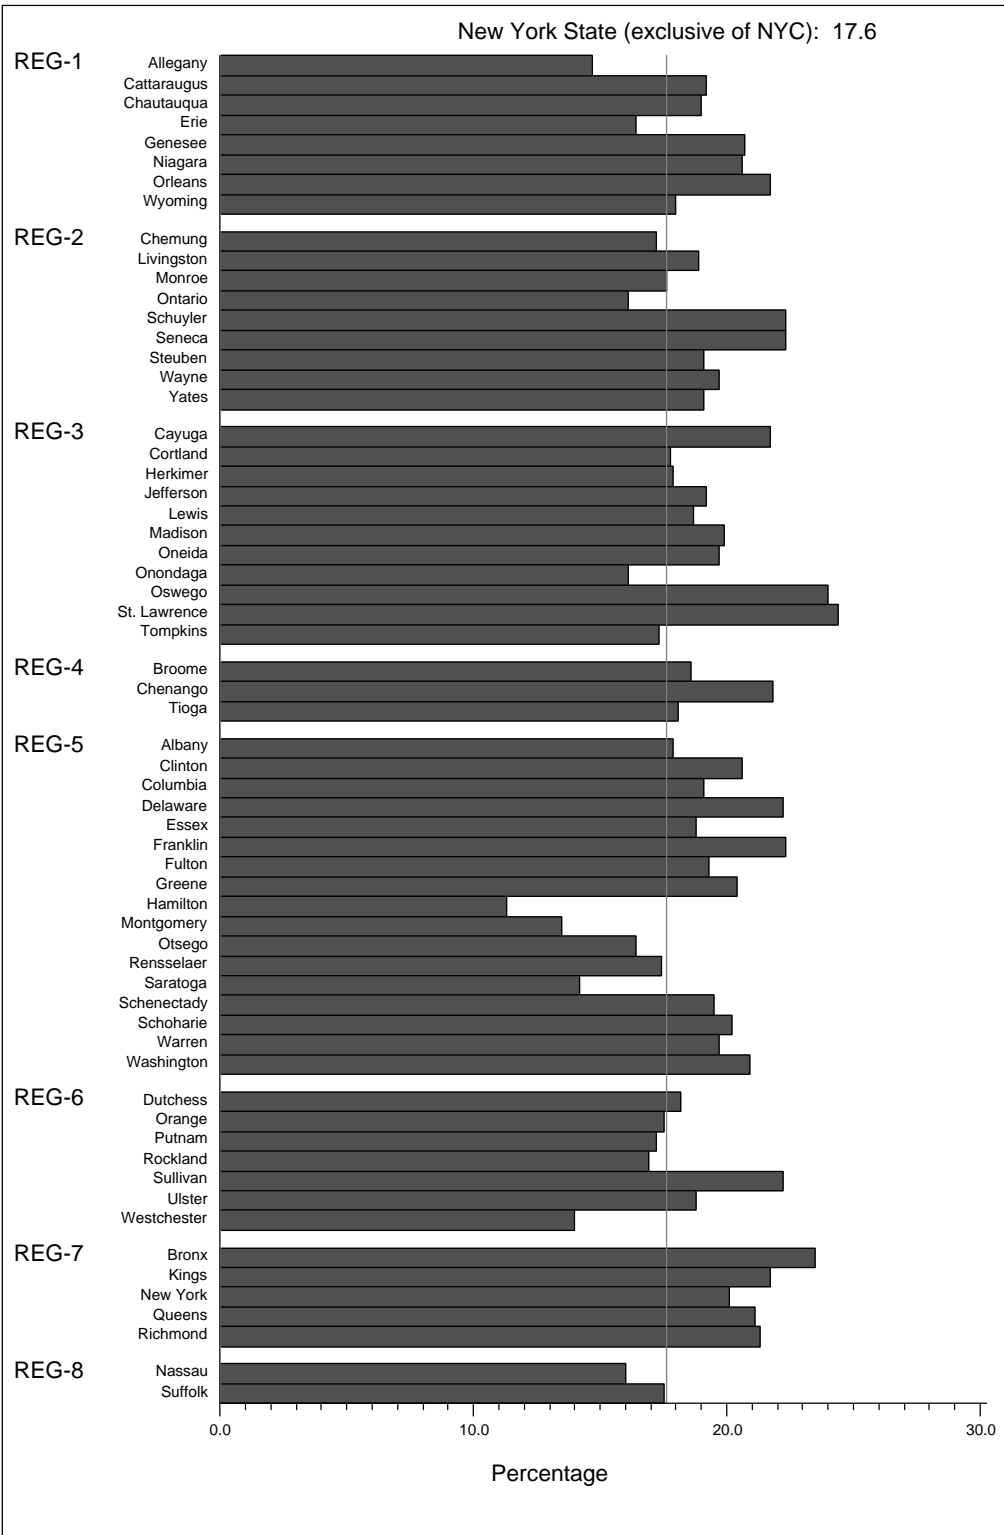

Percentage of children and adolescents who are obese

2010-2012

Percentage
Counties Are Shaded Based On Quartile Distribution

Source: Counties outside NYC: 2010-12 Student Weight Status Category Reporting System, NYC: 2009-10 NYC Fitnessgram; Data as of November, 2012