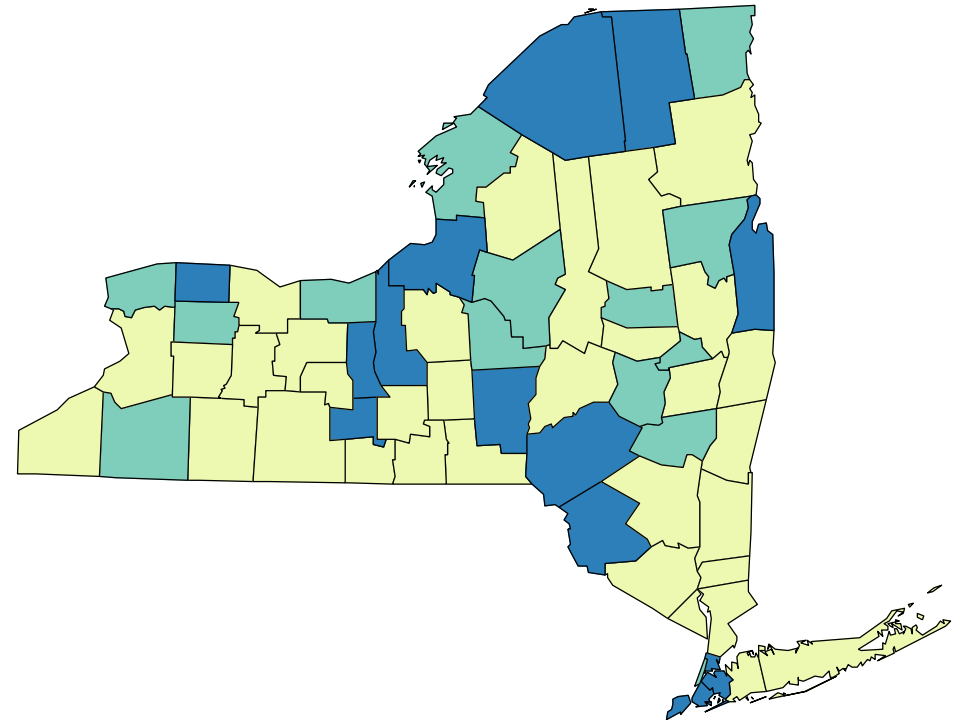

Percentage of children and adolescents who are obese

2010-2012

Percentage
Counties Are Shaded Based On Quartile Distribution

Source: Counties outside NYC: 2010-12 Student Weight Status Category Reporting System, NYC: 2009-10 NYC Fitnessgram; Data as of November, 2012