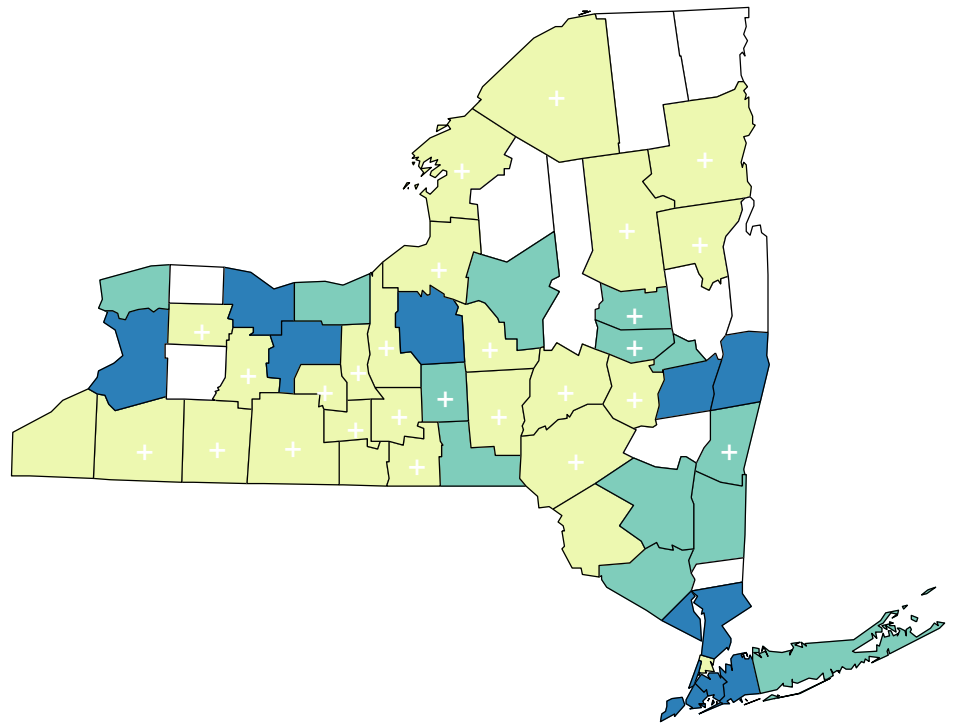

New York State: 5.7

### Ratio of Black non-Hispanics to White non-Hispanics for adolescent pregnancy rate - Aged 15-17 years 2008-2010

Ratio of rates  
 Counties Are Shaded Based On Quartile Distribution  
 (+ Fewer than 10 events in one or both rate numerators, therefore the ratio is unstable)