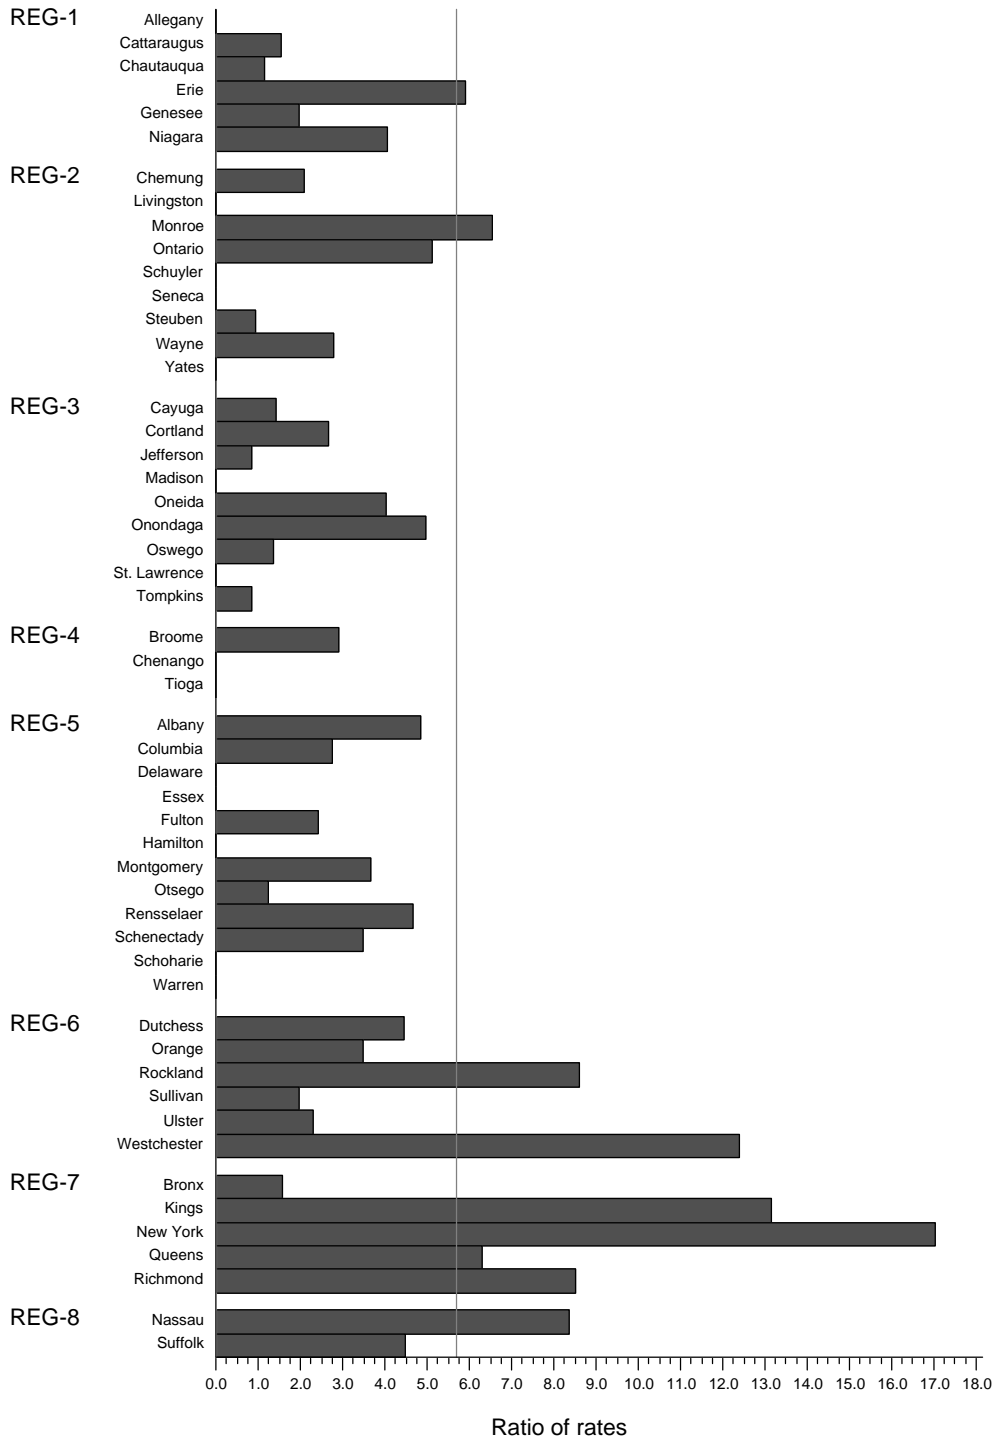

New York State: 5.7

### Ratio of Black non-Hispanics to White non-Hispanics for adolescent pregnancy rate - Aged 15-17 years 2008-2010

Ratio of rates  
 Counties Are Shaded Based On Quartile Distribution  
 (+ Fewer than 10 events in one or both rate numerators, therefore the ratio is unstable)